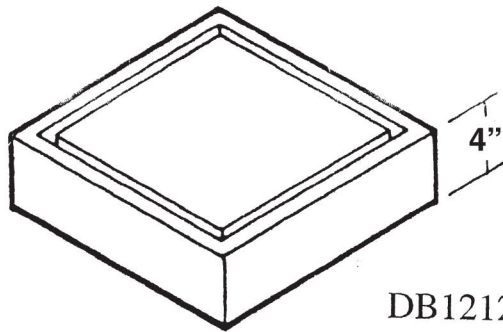

714 South Fee Ana St., Placentia, CA 92870-6705
 (714) 993-1706 • FAX (714) 993-6197

12 x 12 Drain Box Series 12" x 12" ID

<u>Knock Out Sizes</u>	
6"	None
12"	(2) 8" x 6"
18"	(4) 8" x 12"
24"	(4) 8" x 17"

<u>Box - No Frame</u>	
6"	DB1206X 125 lbs.
12"	DB1212X 210 lbs.
18"	DB1218X 145 lbs.
24"	DB1224X 335 lbs.

<u>Box with Frame</u>	
6"	DB1206F 140 lbs.
12"	DB1212F 225 lbs.
18"	DB1218F 155 lbs.
24"	DB1224F 360 lbs.