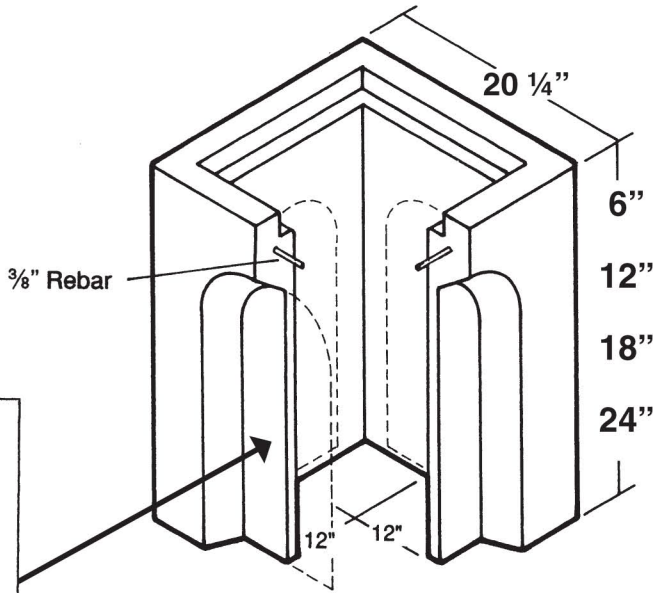

714 South Fee Ana St., Placentia, CA 92870-6705
 (714) 993-1706 • FAX (714) 993-6197

12 x 12 Drain Box Series 12" x 12" ID

<u>Knock Out Sizes</u>	
6"	None
12"	(2) 8" x 6"
18"	(4) 8" x 12"
24"	(4) 8" x 17"

<u>Box - No Frame</u>	
6"	DB1206X 125 lbs.
12"	DB1212X 210 lbs.
18"	DB1218X 145 lbs.
24"	DB1224X 335 lbs.

<u>Box with Frame</u>	
6"	DB1206F 140 lbs.
12"	DB1212F 225 lbs.
18"	DB1218F 155 lbs.
24"	DB1224F 360 lbs.