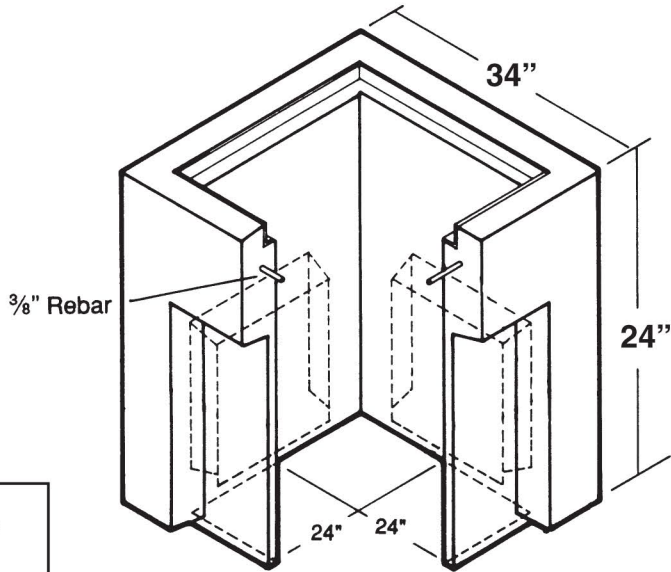

## 24 x 24 Drain Box Series

24" x 24" ID

<u>Knock Out Sizes</u>	
6"	None
12"	None
18"	(4) 8" x 14"
24"	(4) 14" x 14"

<u>Box - No Frame</u>	
6"	DB2406X 275 lbs.
12"	DB2412X 540 lbs.
18"	DB2418X 635 lbs.
24"	DB2424X 835 lbs.

<u>Box with Frame</u>	
6"	DB2406F 285 lbs.
12"	DB2412F 550 lbs.
18"	DB2418F 660 lbs.
24"	DB2424F 825 lbs.