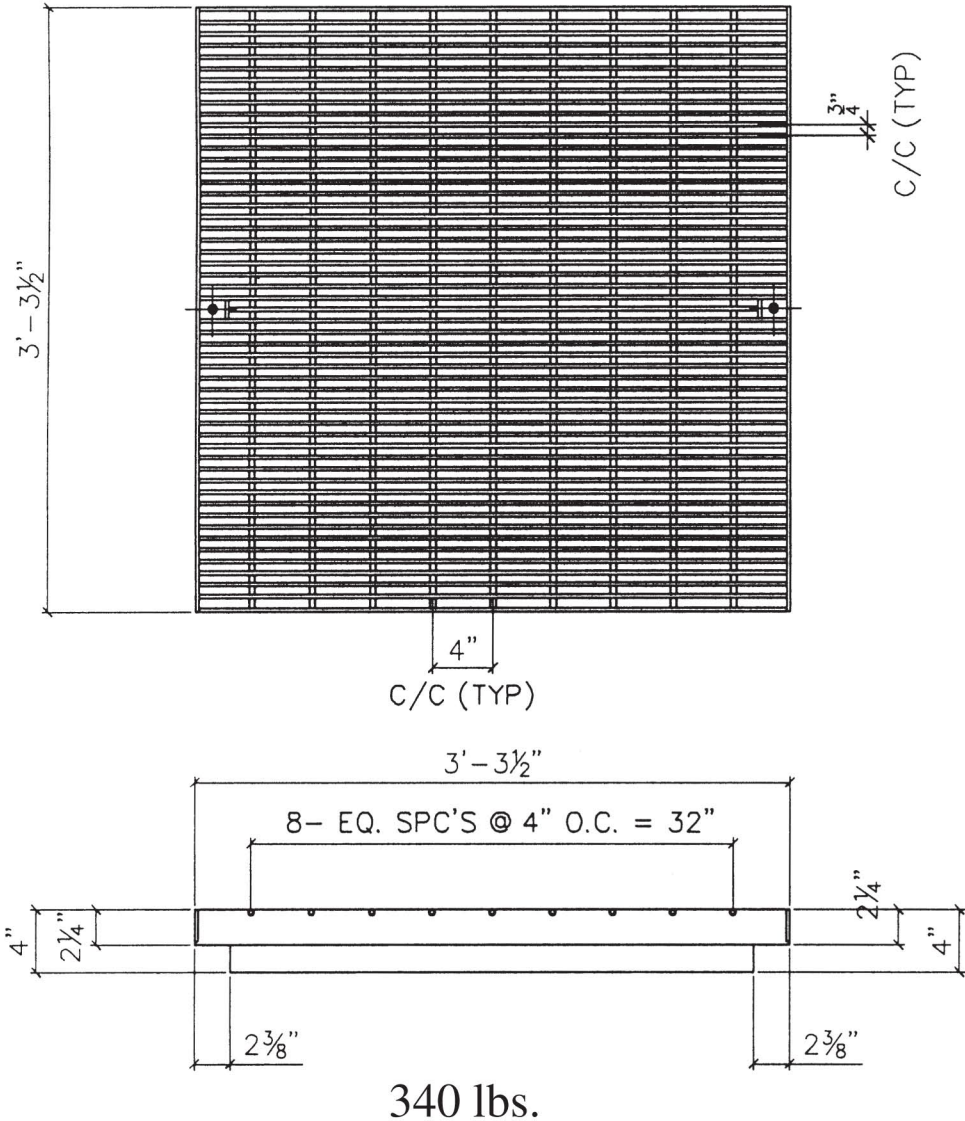

**ADA3636 Grate**

**ADA Traffic Grate for 36 x 36 Drain Box**

- NOTES: (Unless Otherwise Specified)
- 1 - All Items Hot-Dipped Galvanized After Fabrication Per ASTM-A123
  - 2 - Material: ASTM-A36 Milled Steel