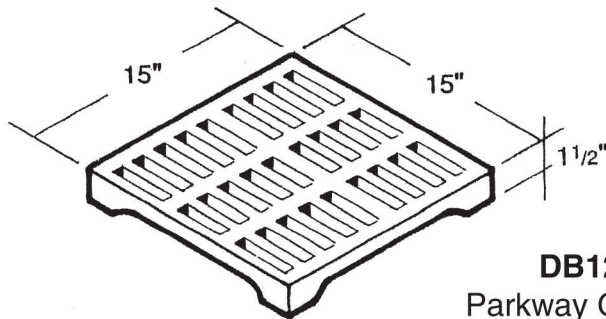

Grates and Covers

For 12" X 12" Drain Box

DB1212P
Parkway Grate
Cast Iron
31 lbs.

DB1212T
Traffic Grate
Cast Iron
58 lbs.

DB1212TD
Traffic
DB1212PD
Parkway
Diamond Plate Cover
33 lbs.