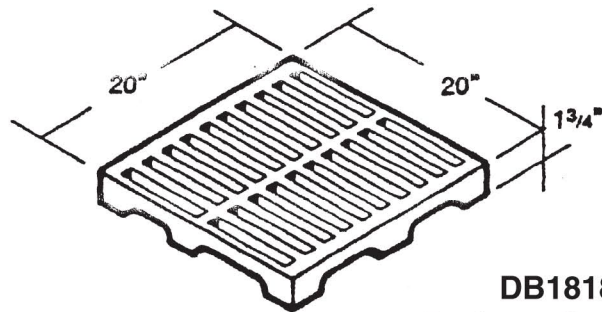

Grates and Covers

For 18" X 18" Drain Box

DB1818P
Parkway Grate
53 lbs.

DB1818T
Traffic Grate
Cast Iron
96 lbs.

DB1818TD
Traffic
DB1818PD
Parkway
Diamond Plate Cover
59 lbs.