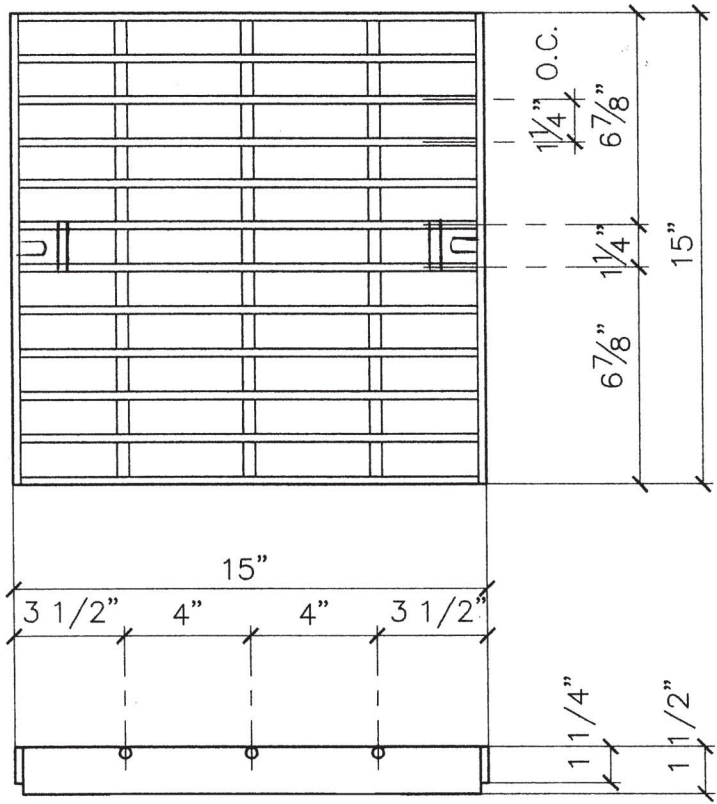

REG1212 Grate

Traffic Grate for 12 x 12 Drain Box

22 lbs.

NOTES: (Unless Otherwise Specified)

- 1- All Items Hot-Dipped Galvanized After Fabrication Per ASTM-A123
- 2- Material: ASTM-A36 Milled Steel