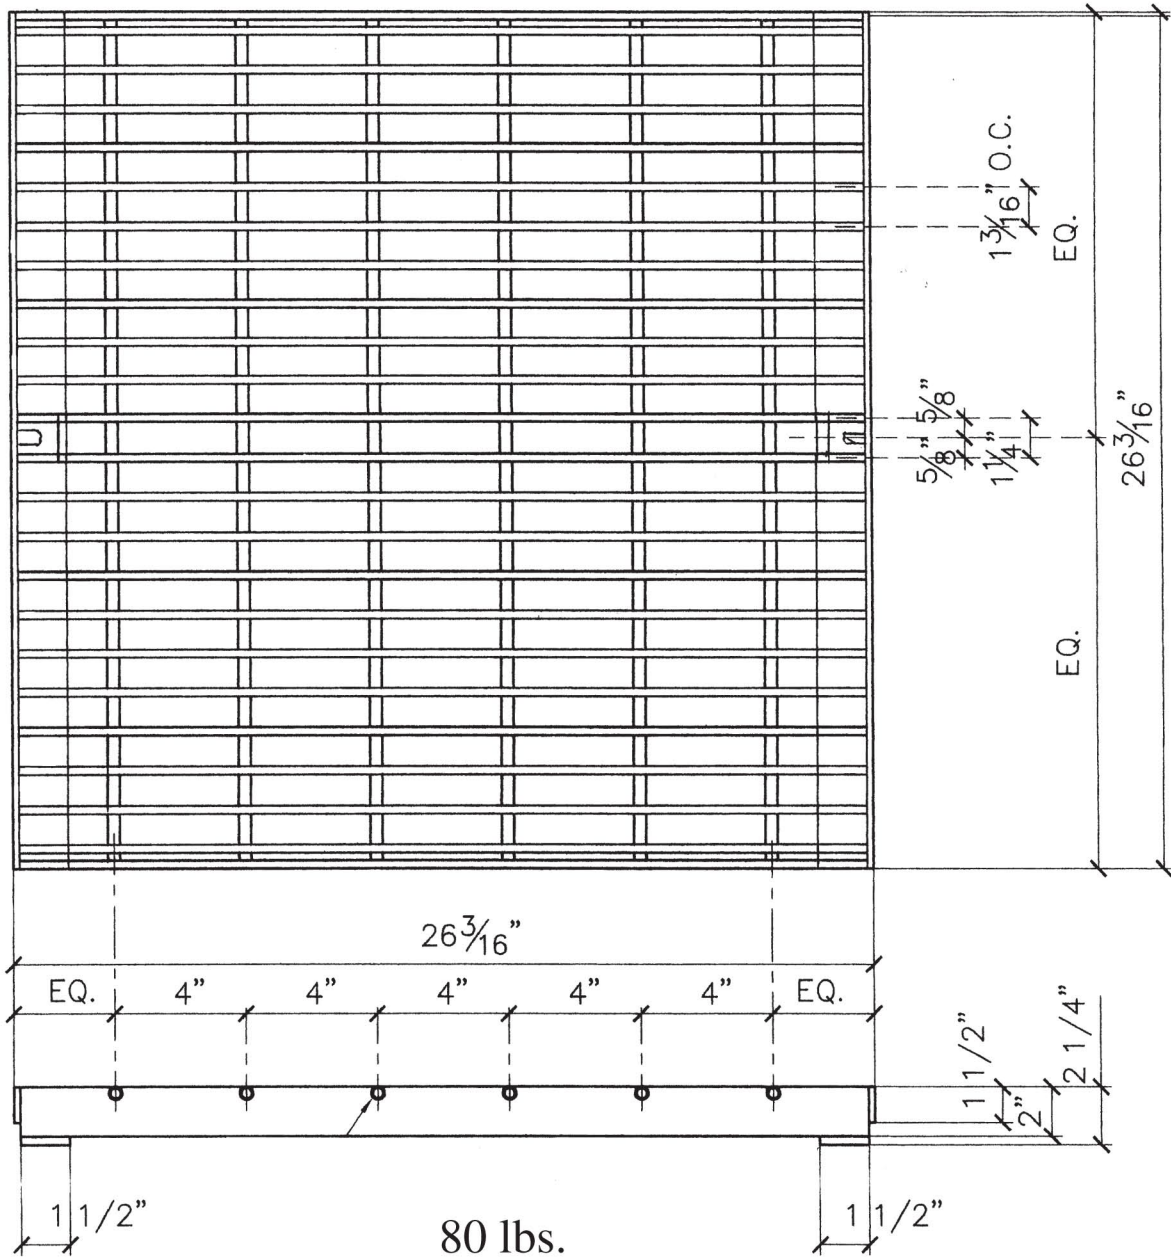

**REG2424P Grate**

**Parkway Grate for 24 X 24 Drain Box**

- NOTES: (Unless Otherwise Specified)
- 1- All Items Hot-Dipped Galvanized After Fabrication Per ASTM-A123
  - 2- Material: ASTM-A36 Milled Steel