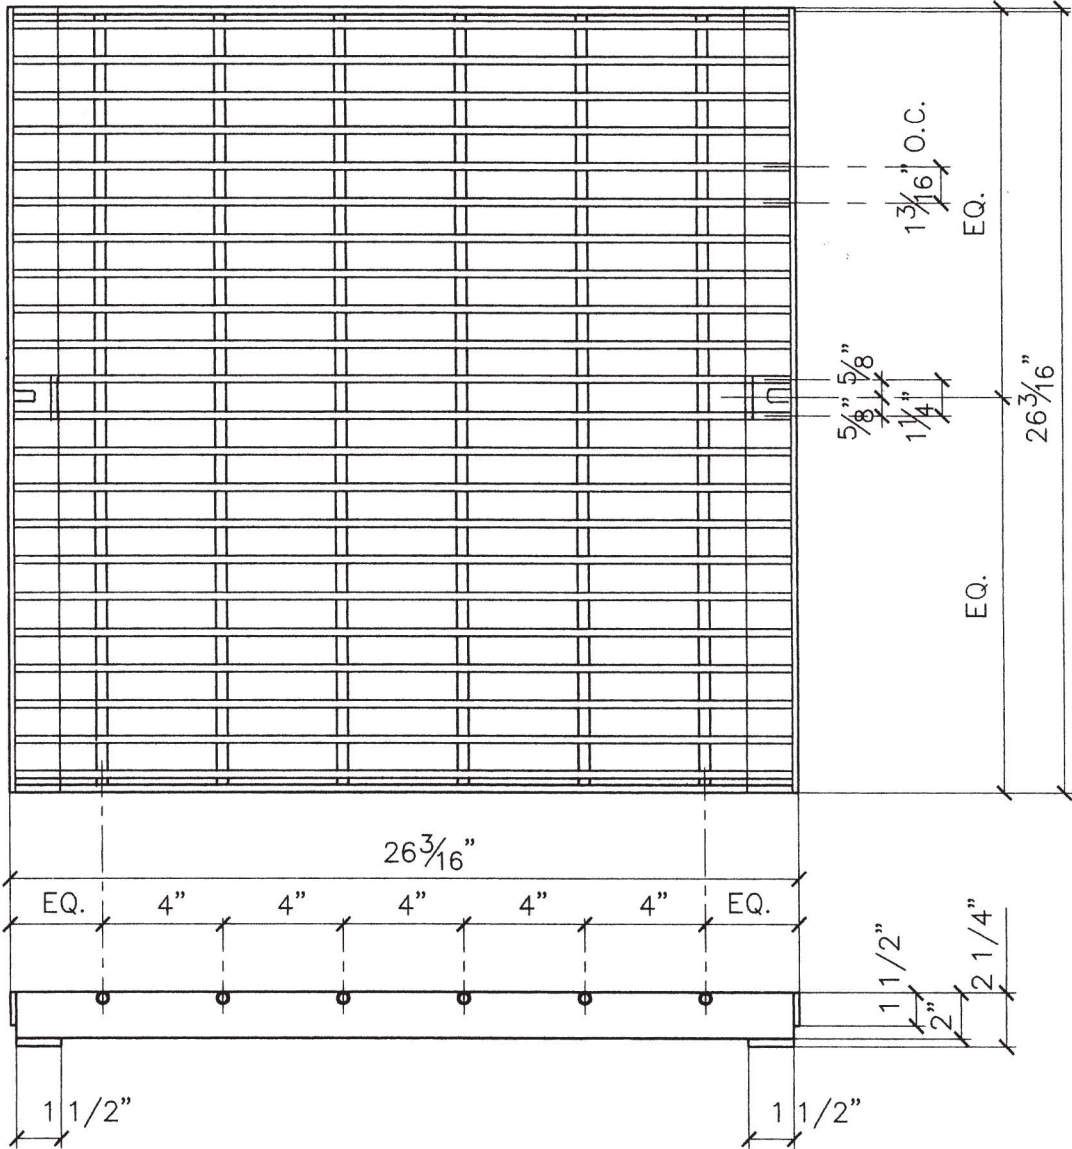

REG2424T Grate

Traffic Grate for 24 X 24 Drain Box

80 lbs.

NOTES: (Unless Otherwise Specified)

- 1- All Items Hot-Dipped Galvanized After Fabrication Per ASTM-A123
- 2- Material: ASTM-A36 Milled Steel