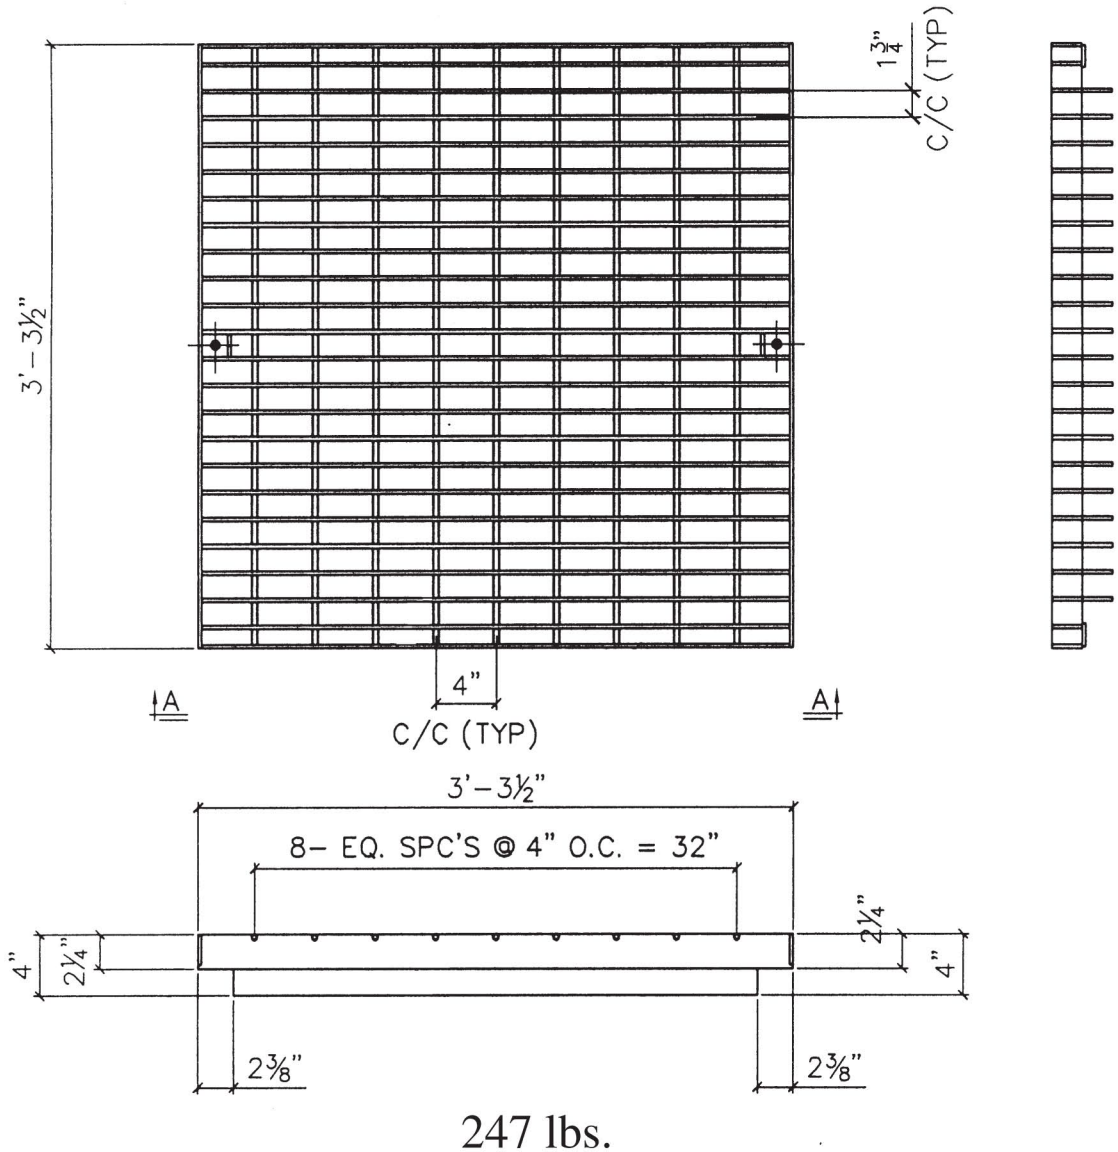

REG3636T Grate

Traffic Grate for 36 x 36 Drain Box

NOTES: (Unless Otherwise Specified)

- 1 - All Items Hot-Dipped Galvanized After Fabrication Per ASTM-A123
- 2 - Material: ASTM-A36 Milled Steel