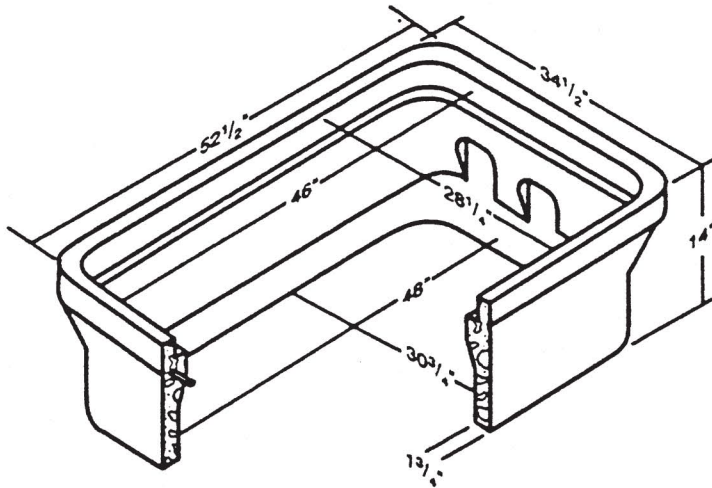

714 South Fee Ana St., Placentia, CA 92870
 (714) 993-1706 • FAX (714) 993-6197

68 Electrical Series
 30 3/4" x 48" I.D.

68SPH20
 2 Piece Diamond Plate
 H20 Loading - Bolt down
 280 lbs.

68PB
 Pull Box
 350 lbs.

68EXT
 Extension
 240 lbs.