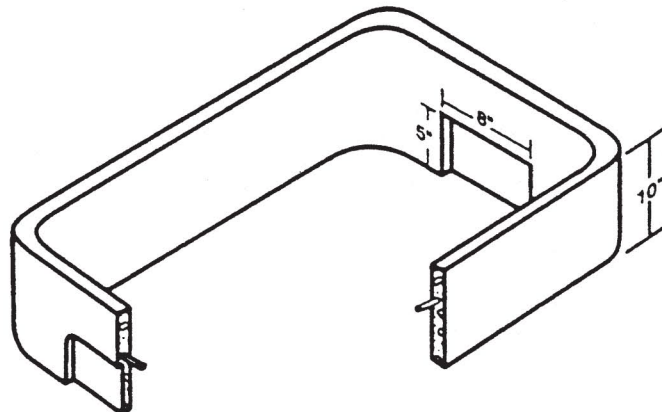

714 South Fee Ana St., Placentia, CA 92870
 (714) 993-1706 • FAX (714) 993-6197

68 Electrical Series
 30 3/4" x 48" I.D.

68SPH20
 2 Piece Diamond Plate
 H20 Loading - Bolt down
 280 lbs.

68PB
 Pull Box
 350 lbs.

68EXT
 Extension
 240 lbs.