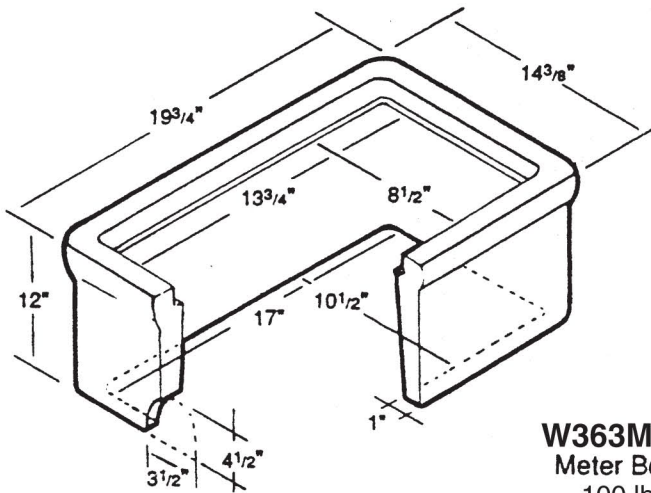

714 South Fee Ana St., Placentia, CA 92870
 (714) 993-1706 • FAX (714) 993-6197

363¹/₂ Water Series
 10¹/₂" x 17" I.D.

W363CC
 Concrete Cover
 19 lbs.

W363CI
 Cast Iron Cover
 15 lbs.

W363RL
 Reading Lid
 5 lbs.

W363PC
 2 Piece Cover
 17 lbs.

W363CR
 Concrete Cover for Rockwell
 19 lbs.

W363MB
 Meter Box
 100 lbs.

W363IG
 Cast Iron Grate
 24 lbs.

W363HL
 Concrete Cover Cast Iron
 Hinged Lid Frame
 20 lbs.

* Steel Diamond Plate Covers Available