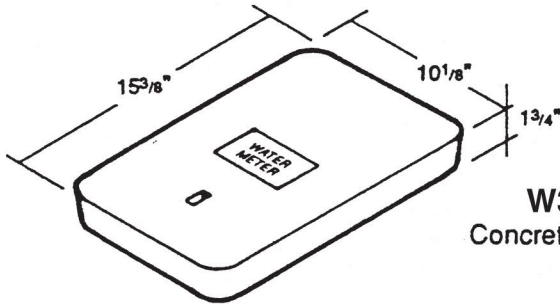

714 South Fee Ana St., Placentia, CA 92870
 (714) 993-1706 • FAX (714) 993-6197

363¹/₂ Water Series
 10¹/₂" x 17" I.D.

W363CC
 Concrete Cover
 19 lbs.

W363CI
 Cast Iron Cover
 15 lbs.

W363RL
 Reading Lid
 5 lbs.

W363PC
 2 Piece Cover
 17 lbs.

W363CR
 Concrete Cover for Rockwell
 19 lbs.

W363MB
 Meter Box
 100 lbs.

W363IG
 Cast Iron Grate
 24 lbs.

W363HL
 Concrete Cover Cast Iron
 Hinged Lid Frame
 20 lbs.

* Steel Diamond Plate Covers Available