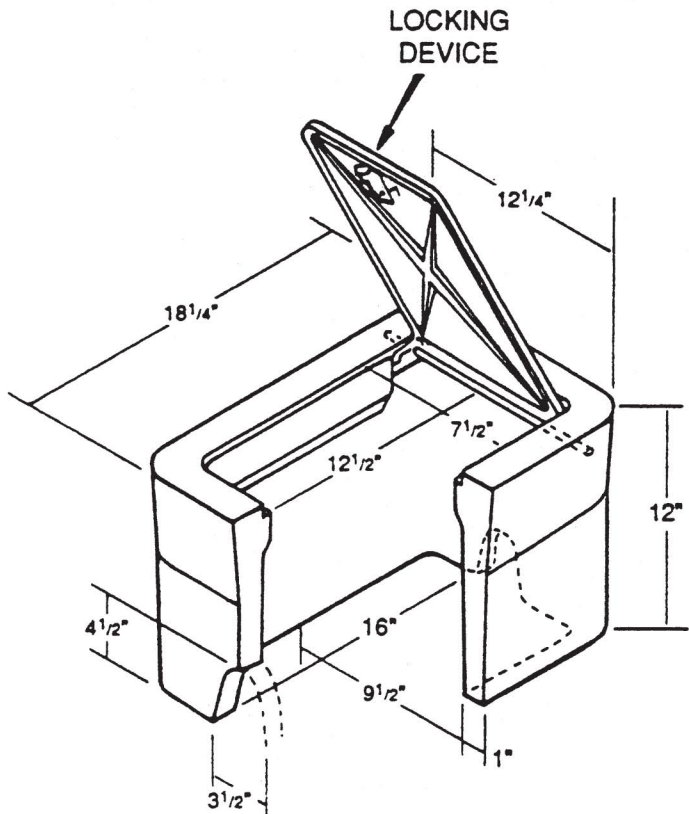

714 South Fee Ana St., Placentia, CA 92870
 (714) 993-1706 • FAX (714) 993-6197

3HL Utility Box Series
 9 1/2" x 16"

W3HLC
 Box w/hinged Cast Iron Cover
 (locking)
 85 lbs.

W3HC
 Box w/hinged Cast Iron Cover
 (not locking)
 85 lbs.

STANDARD COVER MARKINGS:

- RCV
- Water
- Blank
- Electric

SPECIAL MARKINGS ON REQUEST