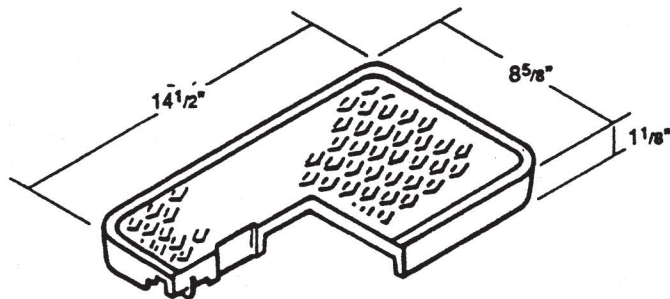

714 South Fee Ana St., Placentia, CA 92870
 (714) 993-1706 • FAX (714) 993-6197

3L

Utility Box Series
 9 1/2" x 16"

W3LCI
 Locking Cast Iron Cover
 16 lbs.

W3LMB
 Utility Box
 90 lbs.

STANDARD COVER MARKINGS:

- RCV
- Sewer
- Water
- Blank

SPECIAL MARKINGS ON REQUEST