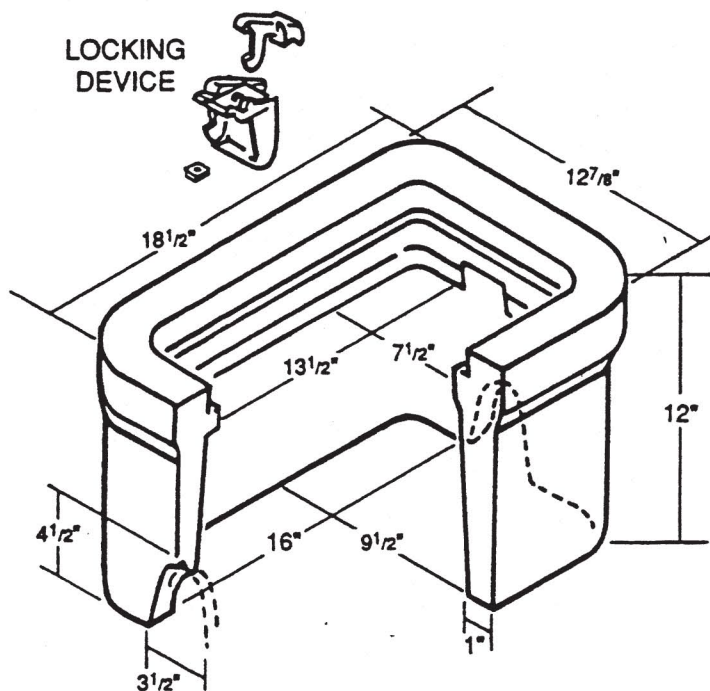

714 South Fee Ana St., Placentia, CA 92870
 (714) 993-1706 • FAX (714) 993-6197

3L

Utility Box Series
 9 1/2" x 16"

W3LCI
 Locking Cast Iron Cover
 16 lbs.

W3LMB
 Utility Box
 90 lbs.

STANDARD COVER MARKINGS:

- RCV
- Sewer
- Water
- Blank

SPECIAL MARKINGS ON REQUEST