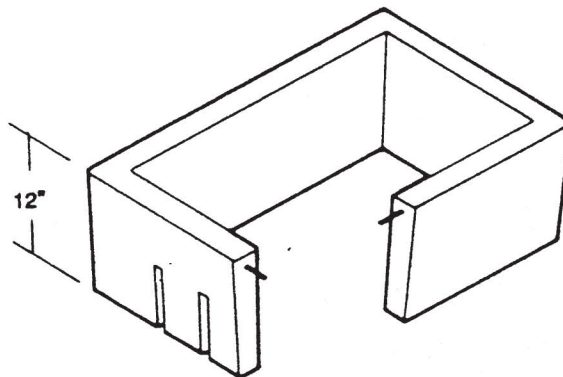

714 South Fee Ana St., Placentia, CA 92870  
 (714) 993-1706 • FAX (714) 993-6197

**3 1/2 T**      **Water Series**  
 12" x 18 1/2" I.D.  
 H2O Loading

**W35TDP**  
 1/2" Diamond Plate  
 H2O Traffic Cover  
 Bolt Down  
 40 lbs.

**W35TMB**  
 Meter Box  
 150 lbs.

**W35TEX**  
 Extension  
 140 lbs.

**W35TB**  
 Base  
 45 lbs.