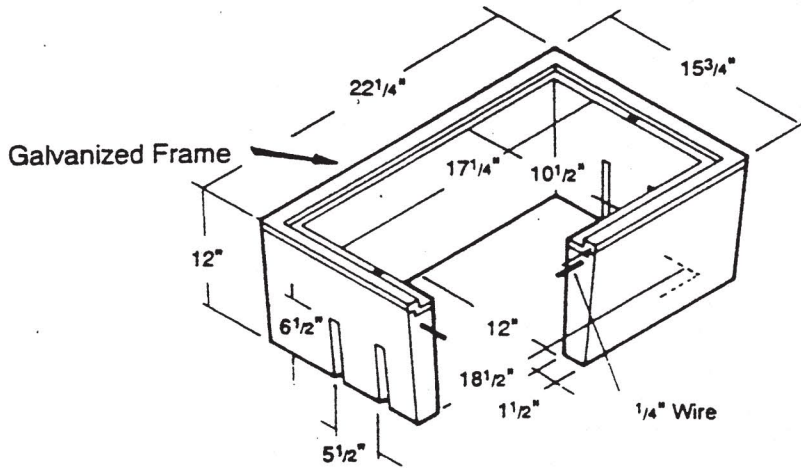

714 South Fee Ana St., Placentia, CA 92870  
 (714) 993-1706 • FAX (714) 993-6197

**3 1/2 T**      **Water Series**  
 12" x 18 1/2" I.D.  
 H2O Loading

**W35TDP**  
 1/2" Diamond Plate  
 H2O Traffic Cover  
 Bolt Down  
 40 lbs.

**W35TMB**  
 Meter Box  
 150 lbs.

**W35TEX**  
 Extension  
 140 lbs.

**W35TB**  
 Base  
 45 lbs.