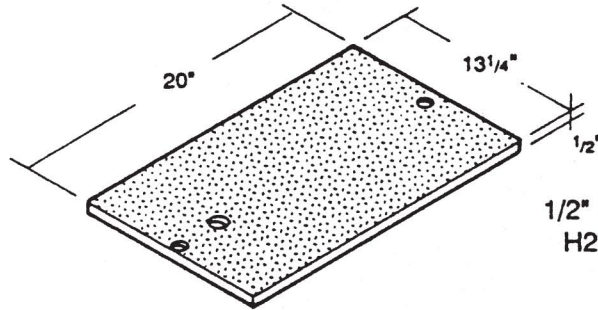

714 South Fee Ana St., Placentia, CA 92870  
 (714) 993-1706 • FAX (714) 993-6197

**3 1/2 T**      **Water Series**  
 12" x 18 1/2" I.D.  
 H2O Loading

**W35TDP**  
 1/2" Diamond Plate  
 H2O Traffic Cover  
 Bolt Down  
 40 lbs.

**W35TMB**  
 Meter Box  
 150 lbs.

**W35TEX**  
 Extension  
 140 lbs.

**W35TB**  
 Base  
 45 lbs.