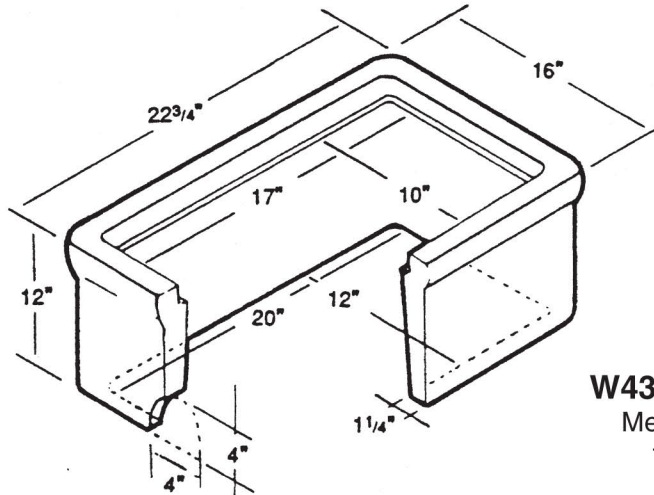

**437F**      **Water Series**  
 12" x 20" I.D.

**W437FRL**  
 Reading Lid  
 5 lbs.

**W437FPC**  
 2 Piece Concrete Cover  
 25 lbs.

**W437FMB**  
 Meter Box  
 120 lbs.

\* Steel Diamond Plate Covers Available