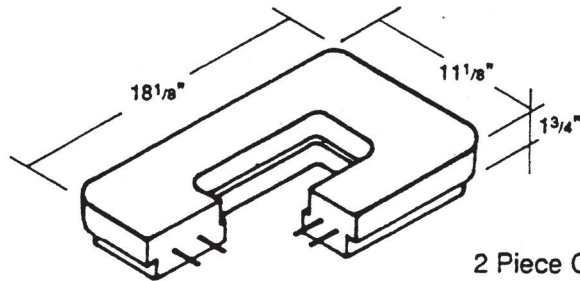

**437F**      **Water Series**  
 12" x 20" I.D.

**W437FRL**  
 Reading Lid  
 5 lbs.

**W437FPC**  
 2 Piece Concrete Cover  
 25 lbs.

**W437FMB**  
 Meter Box  
 120 lbs.

\* Steel Diamond Plate Covers Available