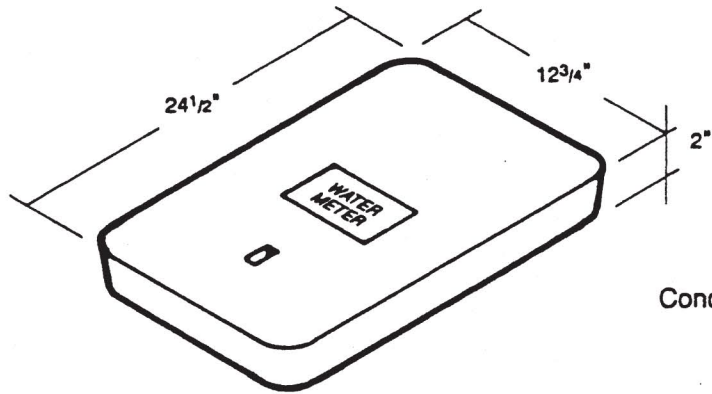

714 South Fee Ana St., Placentia, CA 92870
(714) 993-1706 • FAX (714) 993-6197

5 1/2 F Water Series
Replacement Covers

5 1/2 F CC
Concrete Cover
42 lbs.

5 1/2 F RL
Reading Lid
9 lbs.

5 1/2 F 2PC
2 Piece Cover
35 lbs.