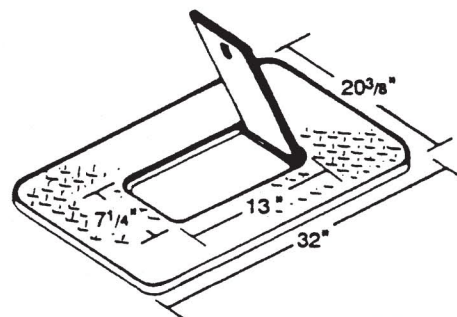

714 South Fee Ana St., Placentia, CA 92870
 (714) 993-1706 • FAX (714) 993-6197

655^{1/2} Water Series
 17" x 28" I.D.

W655RL
 Reading Lid
 11 lbs.

W655CR
 Concrete Cover
 for Rockwell
 70 lbs.

W655PC
 2 Piece Cover
 56 lbs.

W655HL
 Concrete Cover
 Cast Iron Hinged Lid Frame
 71 lbs.

W655MB
 Meter Box
 170 lbs.

W655DP
 3/8" Diamond Plate Cover
 Hinged Lid
 78 lbs.

* Other Diamond Plate Covers Available