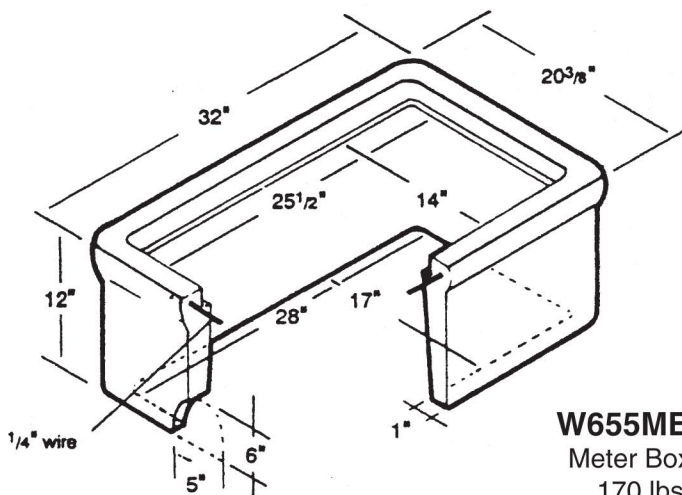

714 South Fee Ana St., Placentia, CA 92870
 (714) 993-1706 • FAX (714) 993-6197

655^{1/2} Water Series
 17" x 28" I.D.

W655RL
 Reading Lid
 11 lbs.

W655CR
 Concrete Cover
 for Rockwell
 70 lbs.

W655PC
 2 Piece Cover
 56 lbs.

W655HL
 Concrete Cover
 Cast Iron Hinged Lid Frame
 71 lbs.

W655MB
 Meter Box
 170 lbs.

W655DP
 3/8" Diamond Plate Cover
 Hinged Lid
 78 lbs.

* Other Diamond Plate Covers Available