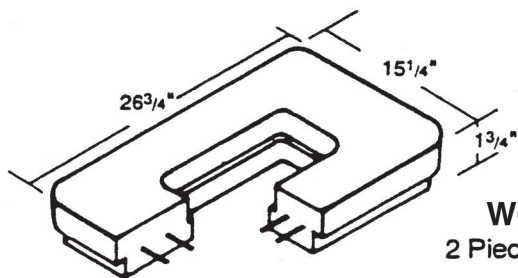

714 South Fee Ana St., Placentia, CA 92870
 (714) 993-1706 • FAX (714) 993-6197

655^{1/2} Water Series
 17" x 28" I.D.

W655RL
 Reading Lid
 11 lbs.

W655CR
 Concrete Cover
 for Rockwell
 70 lbs.

W655PC
 2 Piece Cover
 56 lbs.

W655HL
 Concrete Cover
 Cast Iron Hinged Lid Frame
 71 lbs.

W655MB
 Meter Box
 170 lbs.

W655DP
 3/8" Diamond Plate Cover
 Hinged Lid
 78 lbs.

* Other Diamond Plate Covers Available