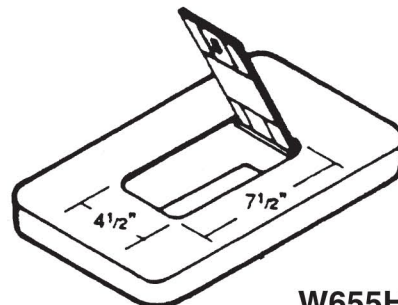

714 South Fee Ana St., Placentia, CA 92870
 (714) 993-1706 • FAX (714) 993-6197

655^{1/2} Water Series
 17" x 28" I.D.

W655RL
 Reading Lid
 11 lbs.

W655CR
 Concrete Cover
 for Rockwell
 70 lbs.

W655PC
 2 Piece Cover
 56 lbs.

W655HL
 Concrete Cover
 Cast Iron Hinged Lid Frame
 71 lbs.

W655MB
 Meter Box
 170 lbs.

W655DP
 3/8" Diamond Plate Cover
 Hinged Lid
 78 lbs.

* Other Diamond Plate Covers Available