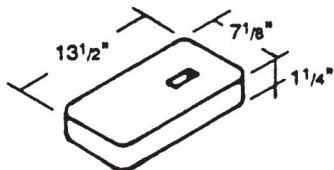

714 South Fee Ana St., Placentia, CA 92870
 (714) 993-1706 • FAX (714) 993-6197

655^{1/2} Water Series
 17" x 28" I.D.

W655RL
 Reading Lid
 11 lbs.

W655CR
 Concrete Cover
 for Rockwell
 70 lbs.

W655PC
 2 Piece Cover
 56 lbs.

W655HL
 Concrete Cover
 Cast Iron Hinged Lid Frame
 71 lbs.

W655MB
 Meter Box
 170 lbs.

W655DP
 3/8" Diamond Plate Cover
 Hinged Lid
 78 lbs.

* Other Diamond Plate Covers Available