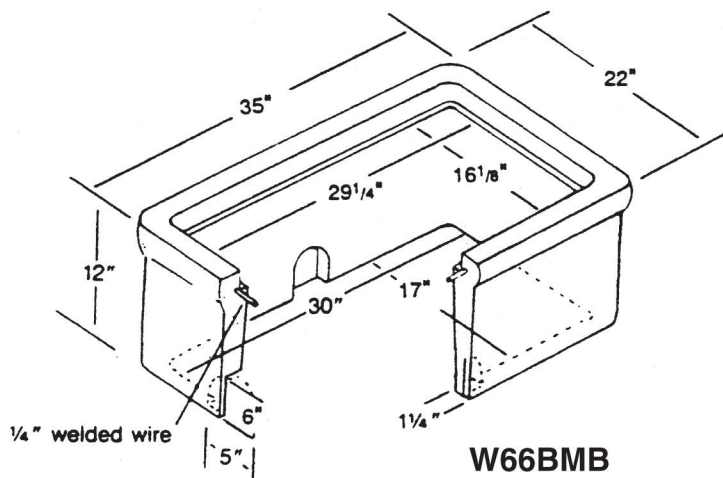

666B Water Series
 17" x 30" I.D.

W66BRL
 Reading Lid
 16 lbs.

W66BPC
 2 Piece Cover
 80 lbs.

W66BHL
 Concrete Cover
 Cast Iron Hinged Lid Frame
 94 lbs.

W66BMB
 Meter Box
 190 lbs.

W66BDP
 3/8" Diamond Plate Cover
 Hinged Lid
 92 lbs.