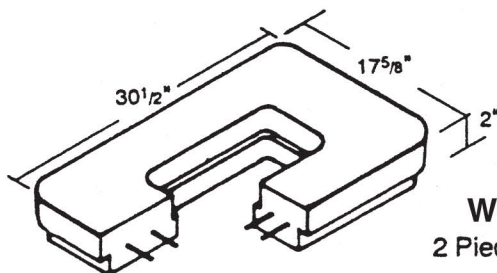

666B Water Series
 17" x 30" I.D.

W66BRL
 Reading Lid
 16 lbs.

W66BPC
 2 Piece Cover
 80 lbs.

W66BHL
 Concrete Cover
 Cast Iron Hinged Lid Frame
 94 lbs.

W66BMB
 Meter Box
 190 lbs.

W66BDP
 3/8" Diamond Plate Cover
 Hinged Lid
 92 lbs.