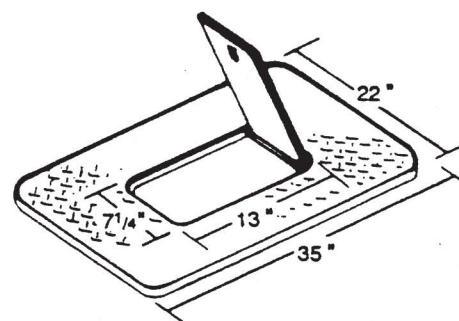

666B Water Series
 17" x 30" I.D.

W66BRL
 Reading Lid
 16 lbs.

W66BPC
 2 Piece Cover
 80 lbs.

W66BHL
 Concrete Cover
 Cast Iron Hinged Lid Frame
 94 lbs.

W66BMB
 Meter Box
 190 lbs.

W66BDP
 3/8" Diamond Plate Cover
 Hinged Lid
 92 lbs.