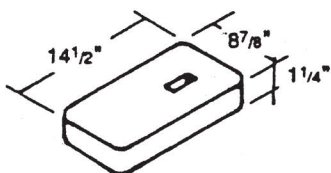

666B Water Series
 17" x 30" I.D.

W66BRL
 Reading Lid
 16 lbs.

W66BPC
 2 Piece Cover
 80 lbs.

W66BHL
 Concrete Cover
 Cast Iron Hinged Lid Frame
 94 lbs.

W66BMB
 Meter Box
 190 lbs.

W66BDP
 3/8" Diamond Plate Cover
 Hinged Lid
 92 lbs.