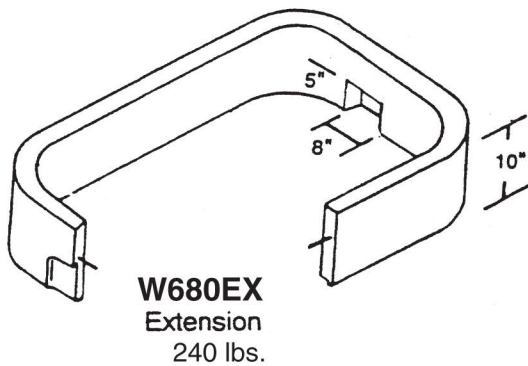

714 South Fee Ana St., Placentia, CA 92870
 (714) 993-1706 • FAX (714) 993-6197

68 Water Series
 30³/₄" x 48" I.D.

* Other Diamond Plate Covers Available