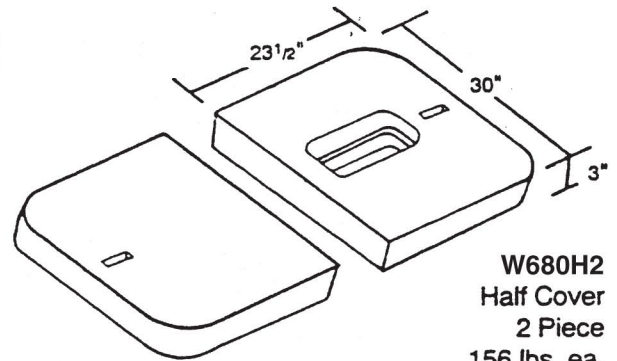

714 South Fee Ana St., Placentia, CA 92870
 (714) 993-1706 • FAX (714) 993-6197

68 Water Series
 30³/₄" x 48" I.D.

* Other Diamond Plate Covers Available