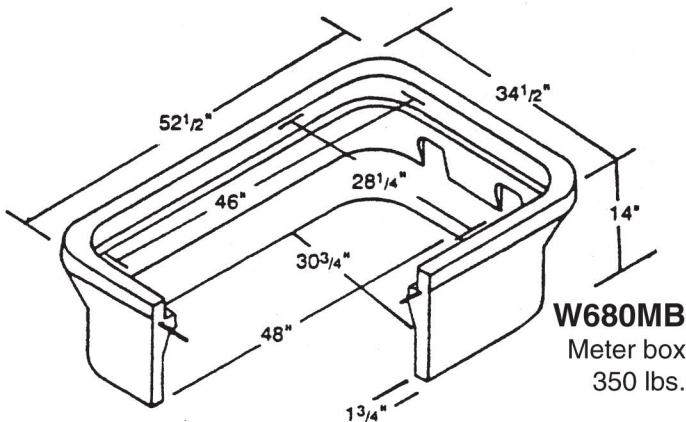

714 South Fee Ana St., Placentia, CA 92870
 (714) 993-1706 • FAX (714) 993-6197

68 Water Series
 30³/₄" x 48" I.D.

* Other Diamond Plate Covers Available