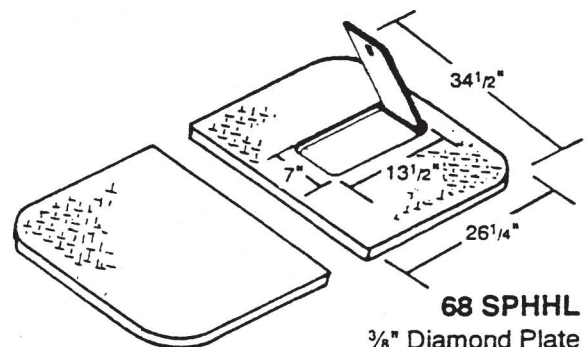

714 South Fee Ana St., Placentia, CA 92870
 (714) 993-1706 • FAX (714) 993-6197

68 Water Series
 30³/₄" x 48" I.D.

* Other Diamond Plate Covers Available