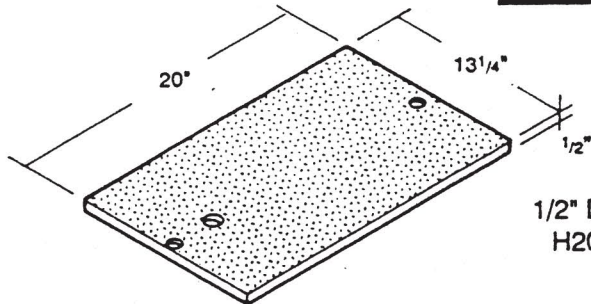

714 South Fee Ana St., Placentia, CA 92870
 (714) 993-1706 • FAX (714) 993-6197

3 1/2 T Electrical Series
 12" x 18 1/2" I.D.
 H2O Loading

E35TDP
 1/2" Diamond Plate
 H2O Traffic Cover
 Bolt Down
 40 lbs.

E35TPB
 Pull Box
 150 lbs.

E35TEX
 Extension
 140 lbs.

E35TB
 Base
 41 lbs.

Meets #3 1/2 T
 Caltrans State Spec.