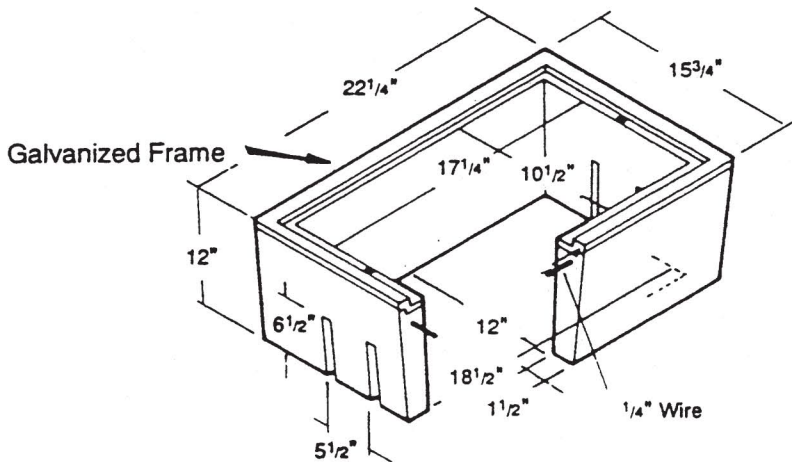

714 South Fee Ana St., Placentia, CA 92870
 (714) 993-1706 • FAX (714) 993-6197

3 1/2 T Electrical Series
 12" x 18 1/2" I.D.
 H2O Loading

E35TDP
 1/2" Diamond Plate
 H2O Traffic Cover
 Bolt Down
 40 lbs.

E35TPB
 Pull Box
 150 lbs.

E35TEX
 Extension
 140 lbs.

E35TB
 Base
 41 lbs.

Meets #3 1/2 T
 Caltrans State Spec.