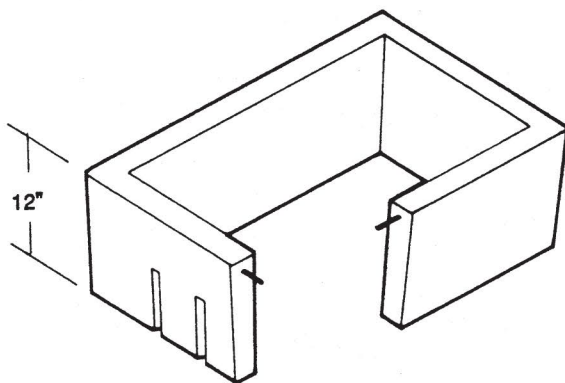

714 South Fee Ana St., Placentia, CA 92870
 (714) 993-1706 • FAX (714) 993-6197

5T **Electrical Series**
14½" x 25" I.D.
H2O Loading

E50TDP
 1/2" Diamond Plate
 H2O Traffic Cover
 Bolt Down
 66 lbs.

E50TPB
 Pull Box
 190 lbs.

E50TEX
 Extension
 195 lbs.

E50TB
 Base
 61 lbs.