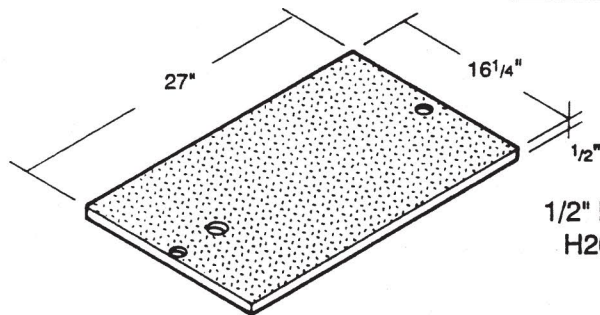

714 South Fee Ana St., Placentia, CA 92870
 (714) 993-1706 • FAX (714) 993-6197

5T **Electrical Series**
14½" x 25" I.D.
H2O Loading

E50TDP
 1/2" Diamond Plate
 H2O Traffic Cover
 Bolt Down
 66 lbs.

E50TPB
 Pull Box
 190 lbs.

E50TEX
 Extension
 195 lbs.

E50TB
 Base
 61 lbs.