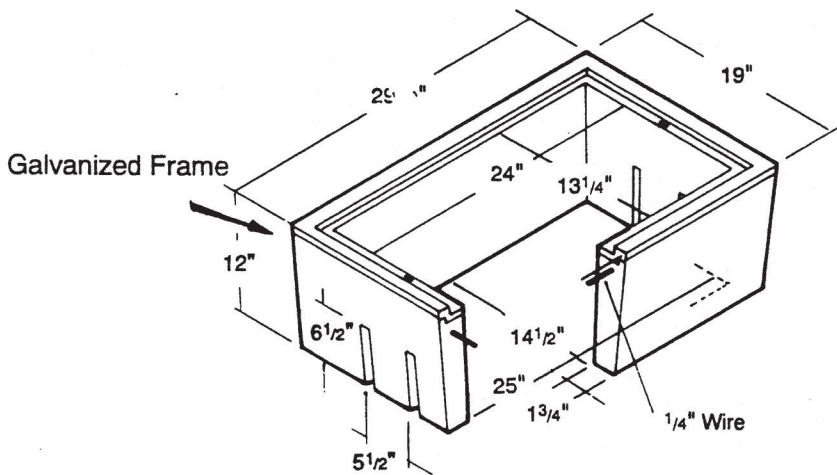

714 South Fee Ana St., Placentia, CA 92870
 (714) 993-1706 • FAX (714) 993-6197

5T **Electrical Series**
14½" x 25" I.D.
H2O Loading

E50TDP
 1/2" Diamond Plate
 H2O Traffic Cover
 Bolt Down
 66 lbs.

E50TPB
 Pull Box
 190 lbs.

E50TEX
 Extension
 195 lbs.

E50TB
 Base
 61 lbs.