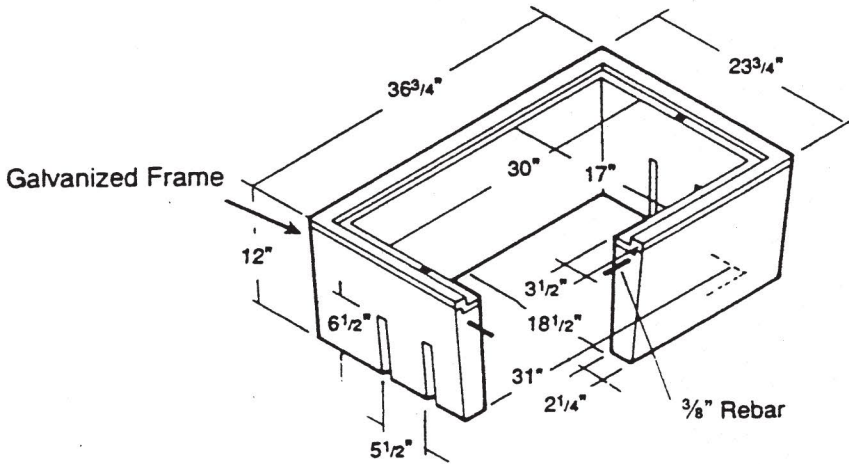

714 South Fee Ana St., Placentia, CA 92870
 (714) 993-1706 • FAX (714) 993-6197

6T Electrical Series 18 1/2" x 31" I.D. H2O Loading

E60TDP
 1/2" Diamond Plate
 H2O Traffic Cover
 Bolt Down
 105 lbs.

E60TPB
 Pull Box
 305 lbs.

E60TEX
 Extension
 300 lbs.

E60TB
 Base
 115 lbs.