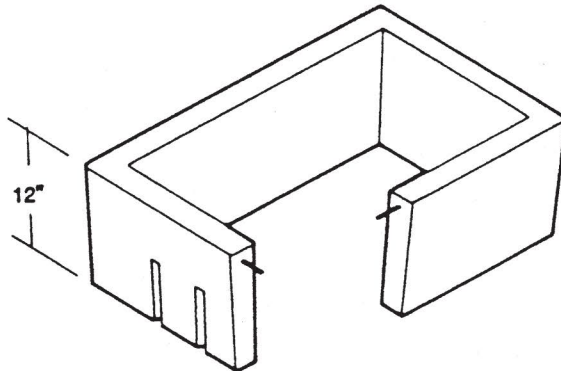

714 South Fee Ana St., Placentia, CA 92870
 (714) 993-1706 • FAX (714) 993-6197

6T Electrical Series 18 1/2" x 31" I.D. H2O Loading

E60TDP
 1/2" Diamond Plate
 H2O Traffic Cover
 Bolt Down
 105 lbs.

E60TPB
 Pull Box
 305 lbs.

E60TEX
 Extension
 300 lbs.

E60TB
 Base
 115 lbs.