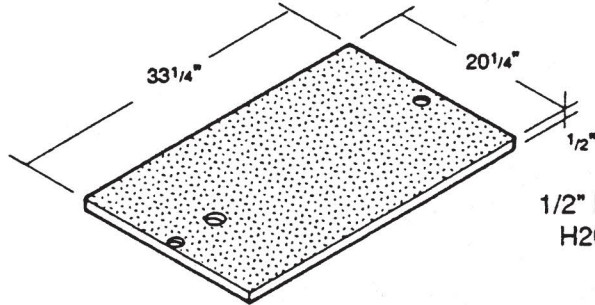

714 South Fee Ana St., Placentia, CA 92870
 (714) 993-1706 • FAX (714) 993-6197

6T Electrical Series 18 1/2" x 31" I.D. H2O Loading

E60TDP
 1/2" Diamond Plate
 H2O Traffic Cover
 Bolt Down
 105 lbs.

E60TPB
 Pull Box
 305 lbs.

E60TEX
 Extension
 300 lbs.

E60TB
 Base
 115 lbs.